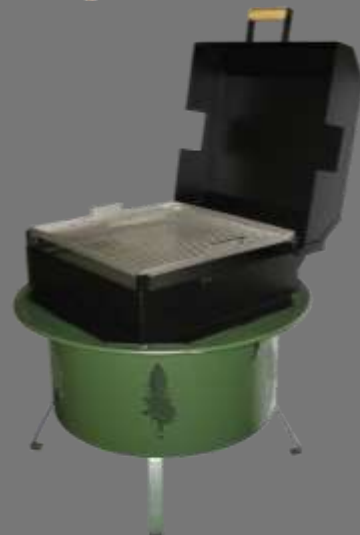

Outdoor products made out of durable materials that will last years.

72" Gas Burning Pyramid

A modern design with classic clean lines add a striking addition to your patio or outdoor cooking area. Choose from a glass burning effect or a classic lava and wood effect.

Bob Timberlake

Buck Stove's Outdoor Fire Pits come in a variety of shapes, sizes and styles with custom options!

Bob Timberlake by Buck Stove Outdoor furniture combines durability, style and comfort into one beautiful package. All of our furniture is built from non-porous “**plastic lumber**”; a **durable product** made from recycled milk jugs that is resistant to weather and termites. Perfect for the poolside, patio, lawn or even sand, all of our lawn and patio furniture pieces require little maintenance other than a quick rub-down with soap and water. Over 24 different pieces available in 2 different styles and up to 7 different color combinations. Get yours today!